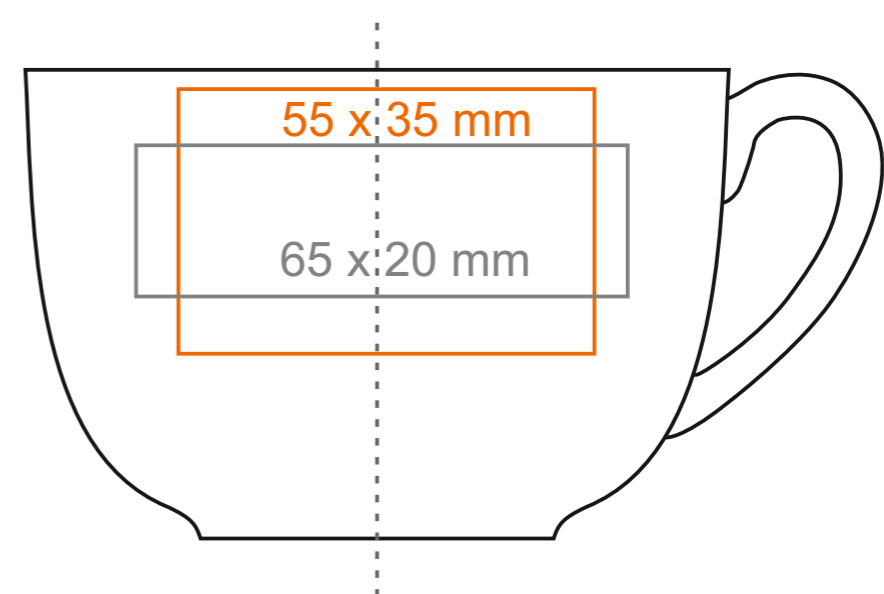

C_254 Sonata Premium

230 ml / h: 62 mm / Ø 93 mm

Saucer Ø 150 mm

Imprint on the inside
 Imprint on the bottom inside
 Imprint on the bottom outside

- 50 x 10 mm
- Ø 40 mm
- Ø 35 mm

*In the case of projects for transfer print running outside of the standard print area, please contact our sales department.