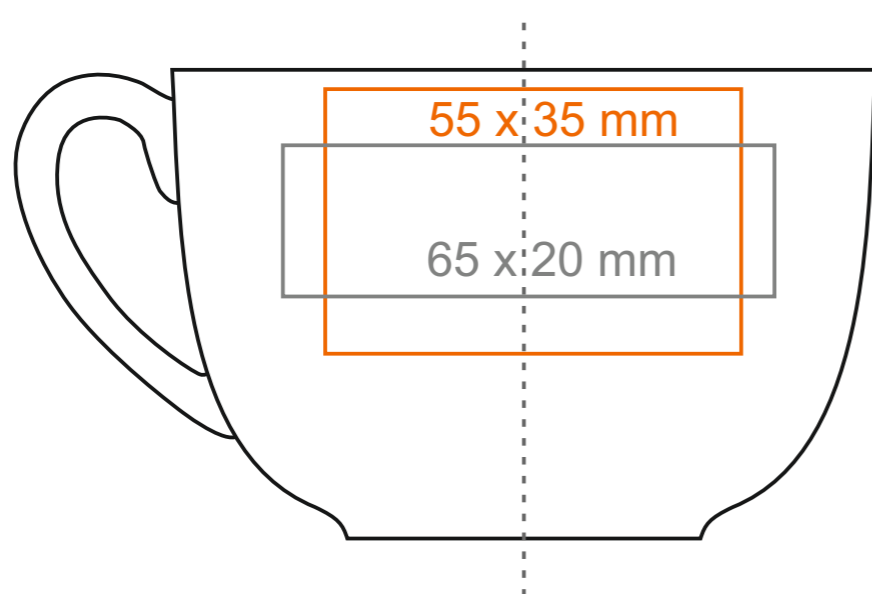

C_254 Sonata Premium

230 ml / h: 62 mm / Ø 93 mm

Saucer Ø 150 mm

Imprint on the inside
 Imprint on the bottom inside
 Imprint on the bottom outside

- 50 x 10 mm
- Ø 40 mm
- Ø 35 mm

*In the case of projects for transfer print running outside of the standard print area, please contact our sales department.