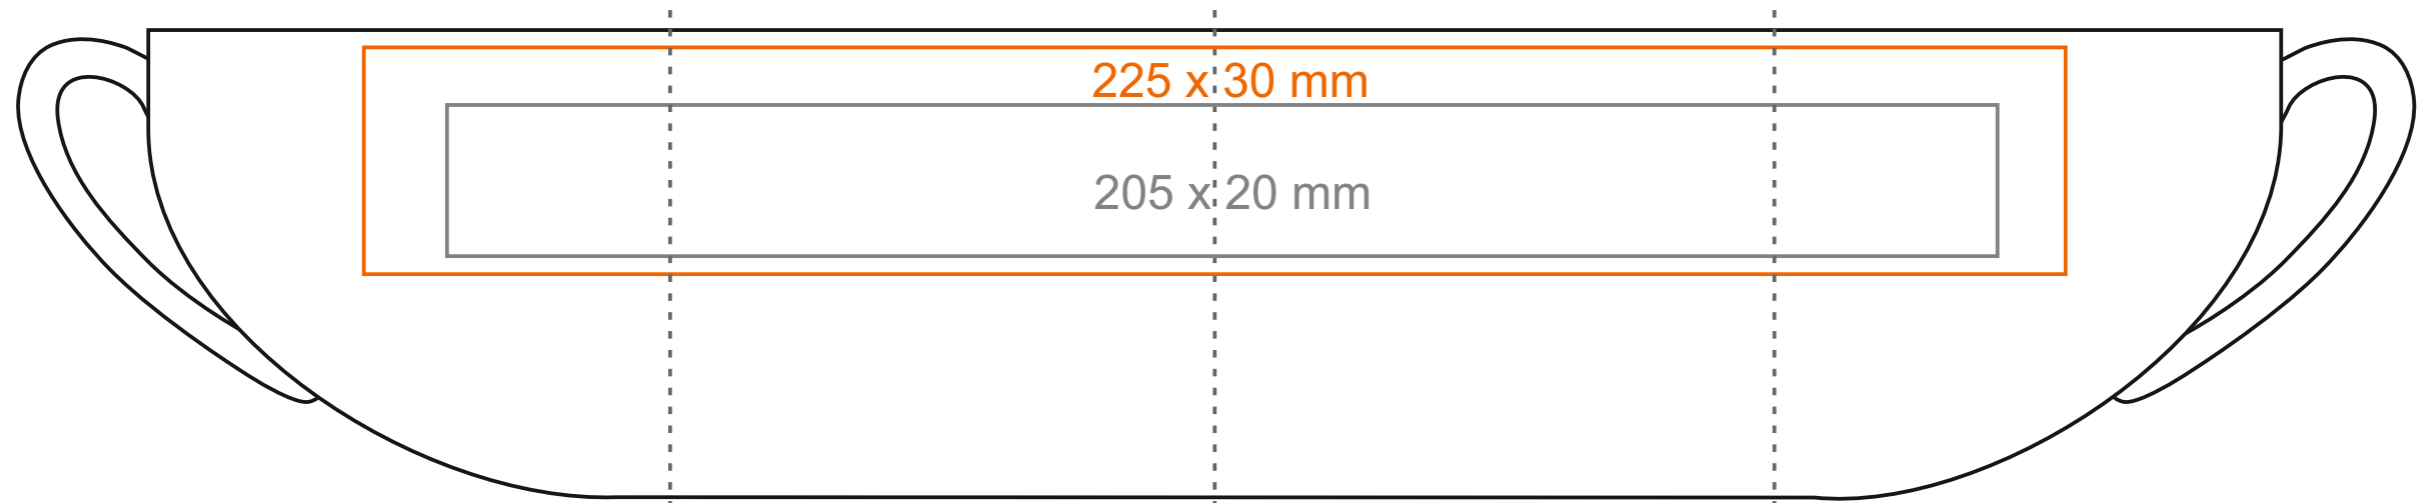

C_254 Sonata Premium

230 ml / h: 62 mm / Ø 93 mm

Saucer Ø 150 mm

Imprint on the inside
 Imprint on the bottom inside
 Imprint on the bottom outside

- 50 x 10 mm
- Ø 40 mm
- Ø 35 mm

*In the case of projects for transfer print running outside of the standard print area, please contact our sales department.

[How to prepare print material](#)

meaning

- Transfer Print
- Sensitive Touch
- Direct Print