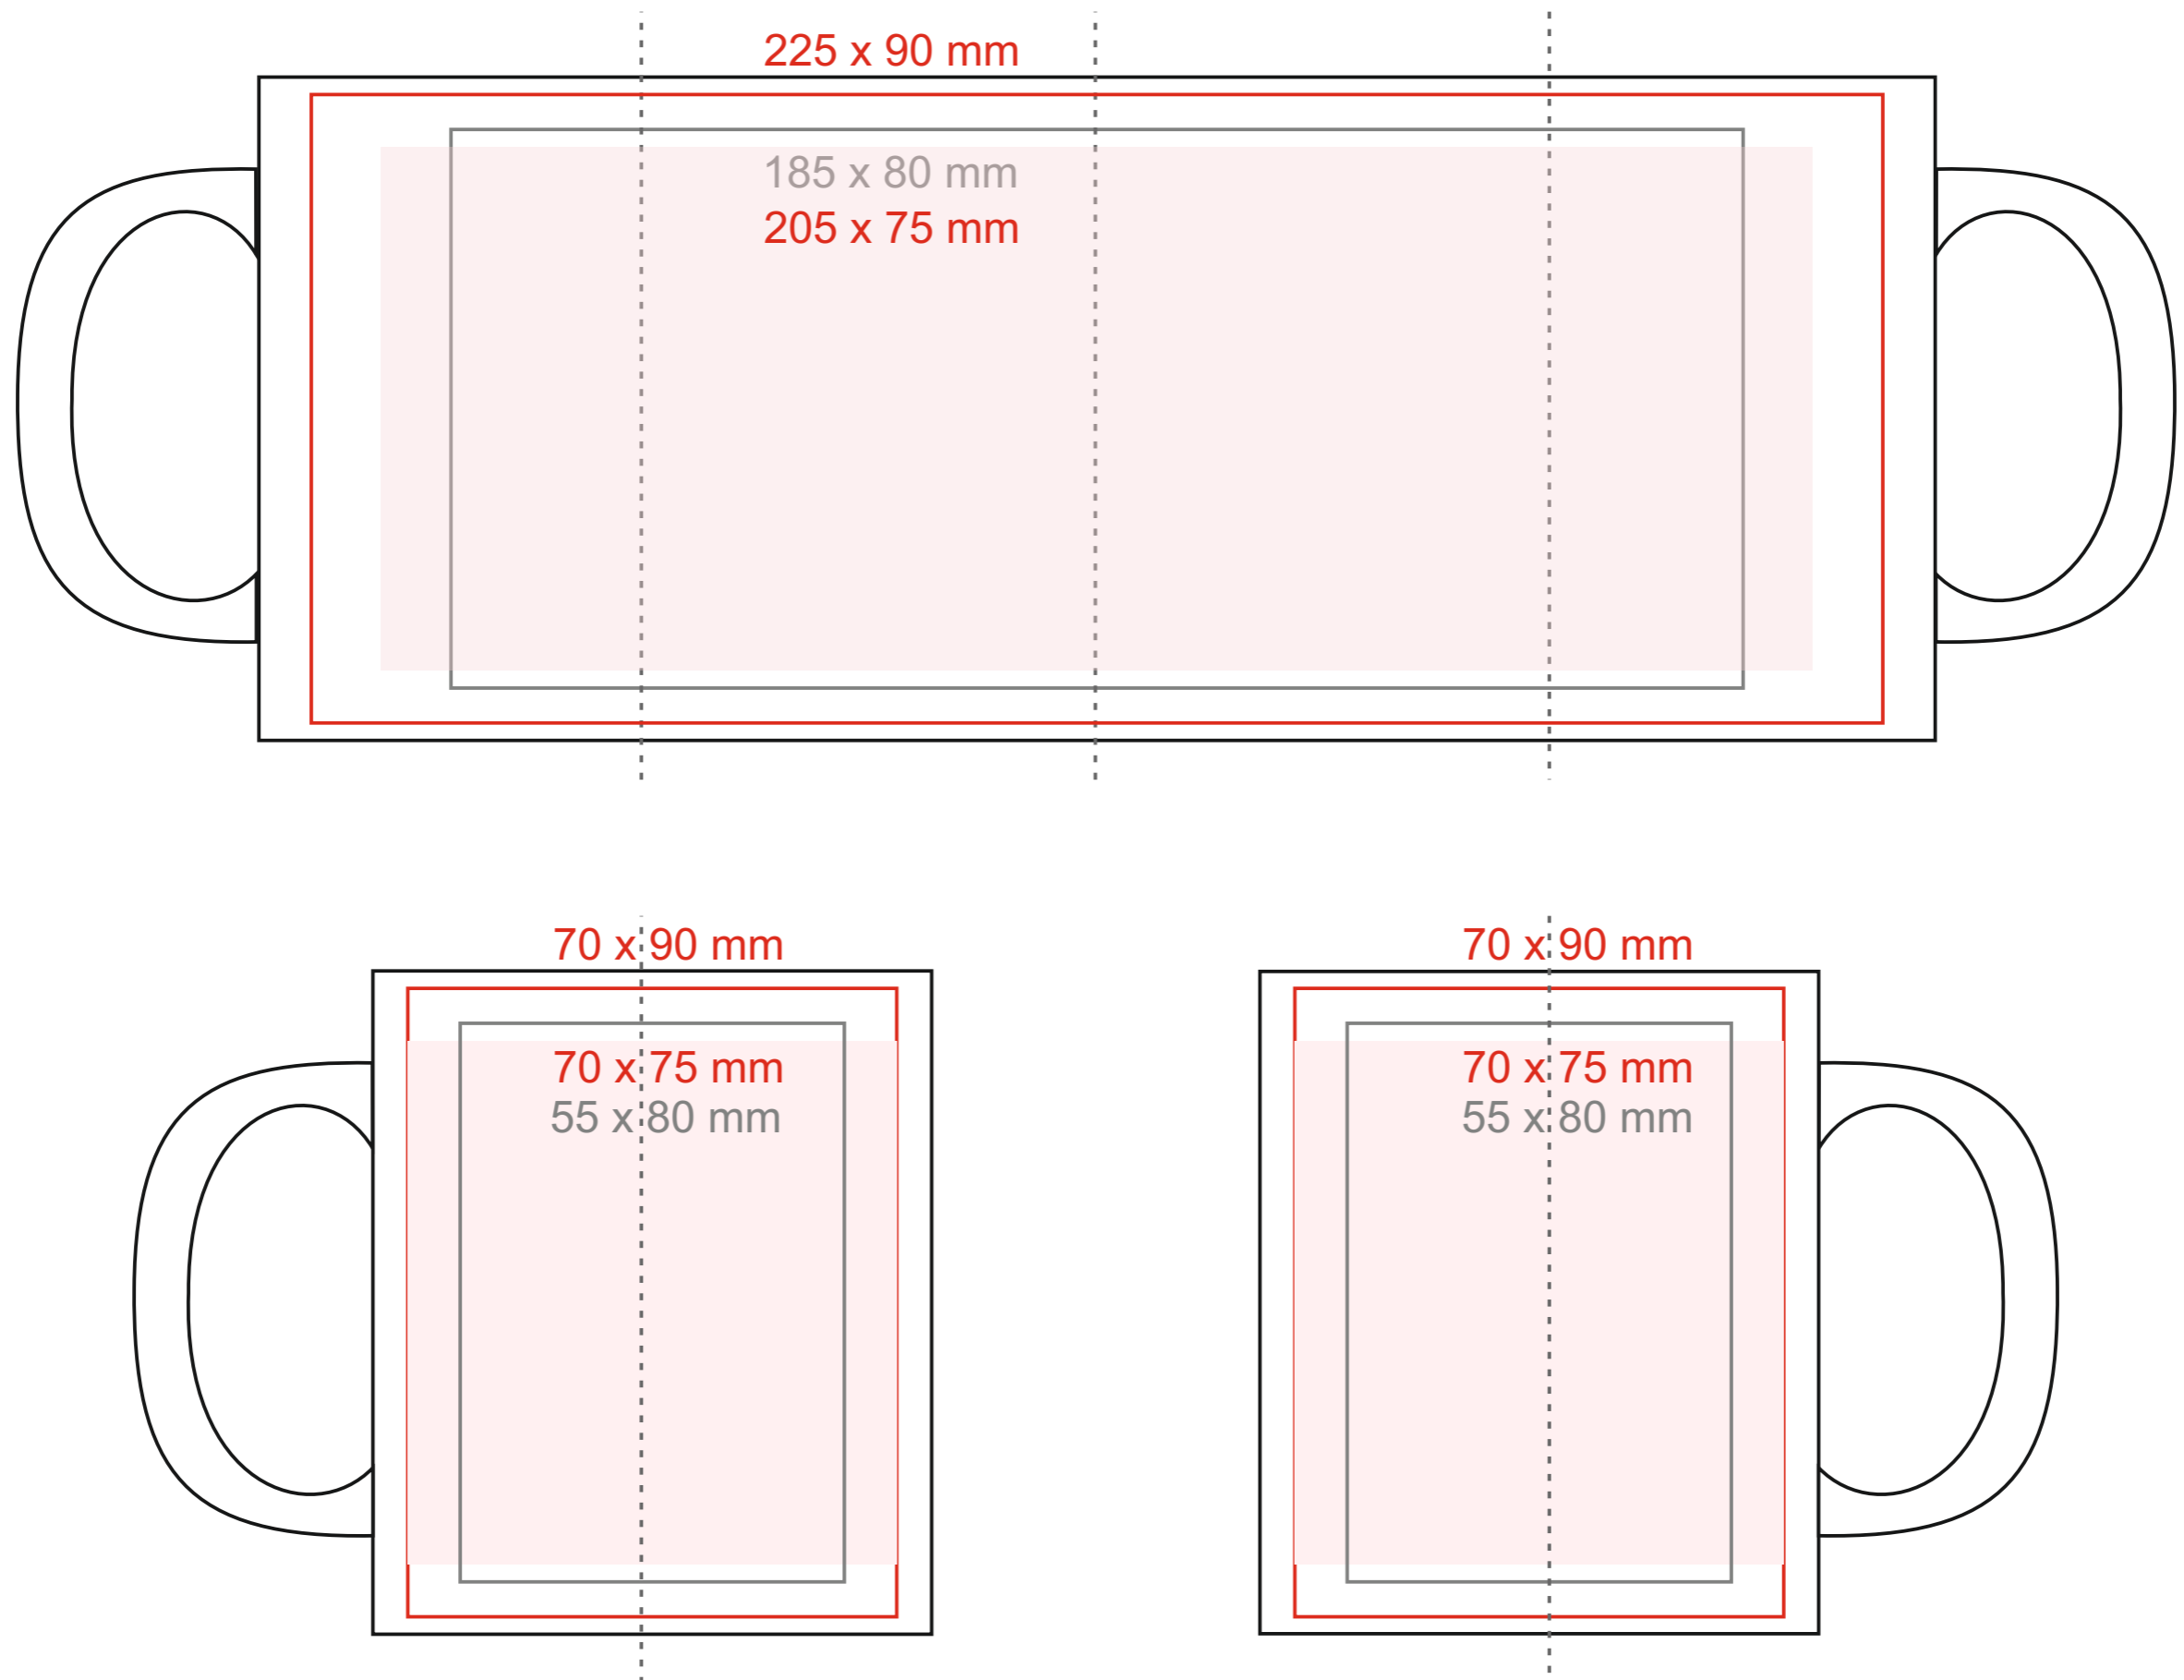

# M\_087 Tomek Magic matt

300 ml / h: 95 mm / Ø 80 mm

[How to prepare print material](#)

## meaning

- Sublimation printing, digital quality (maximum area printing)
- Sublimation printing, project with small elements (safe area printing for small elements and texts)
- Logo +