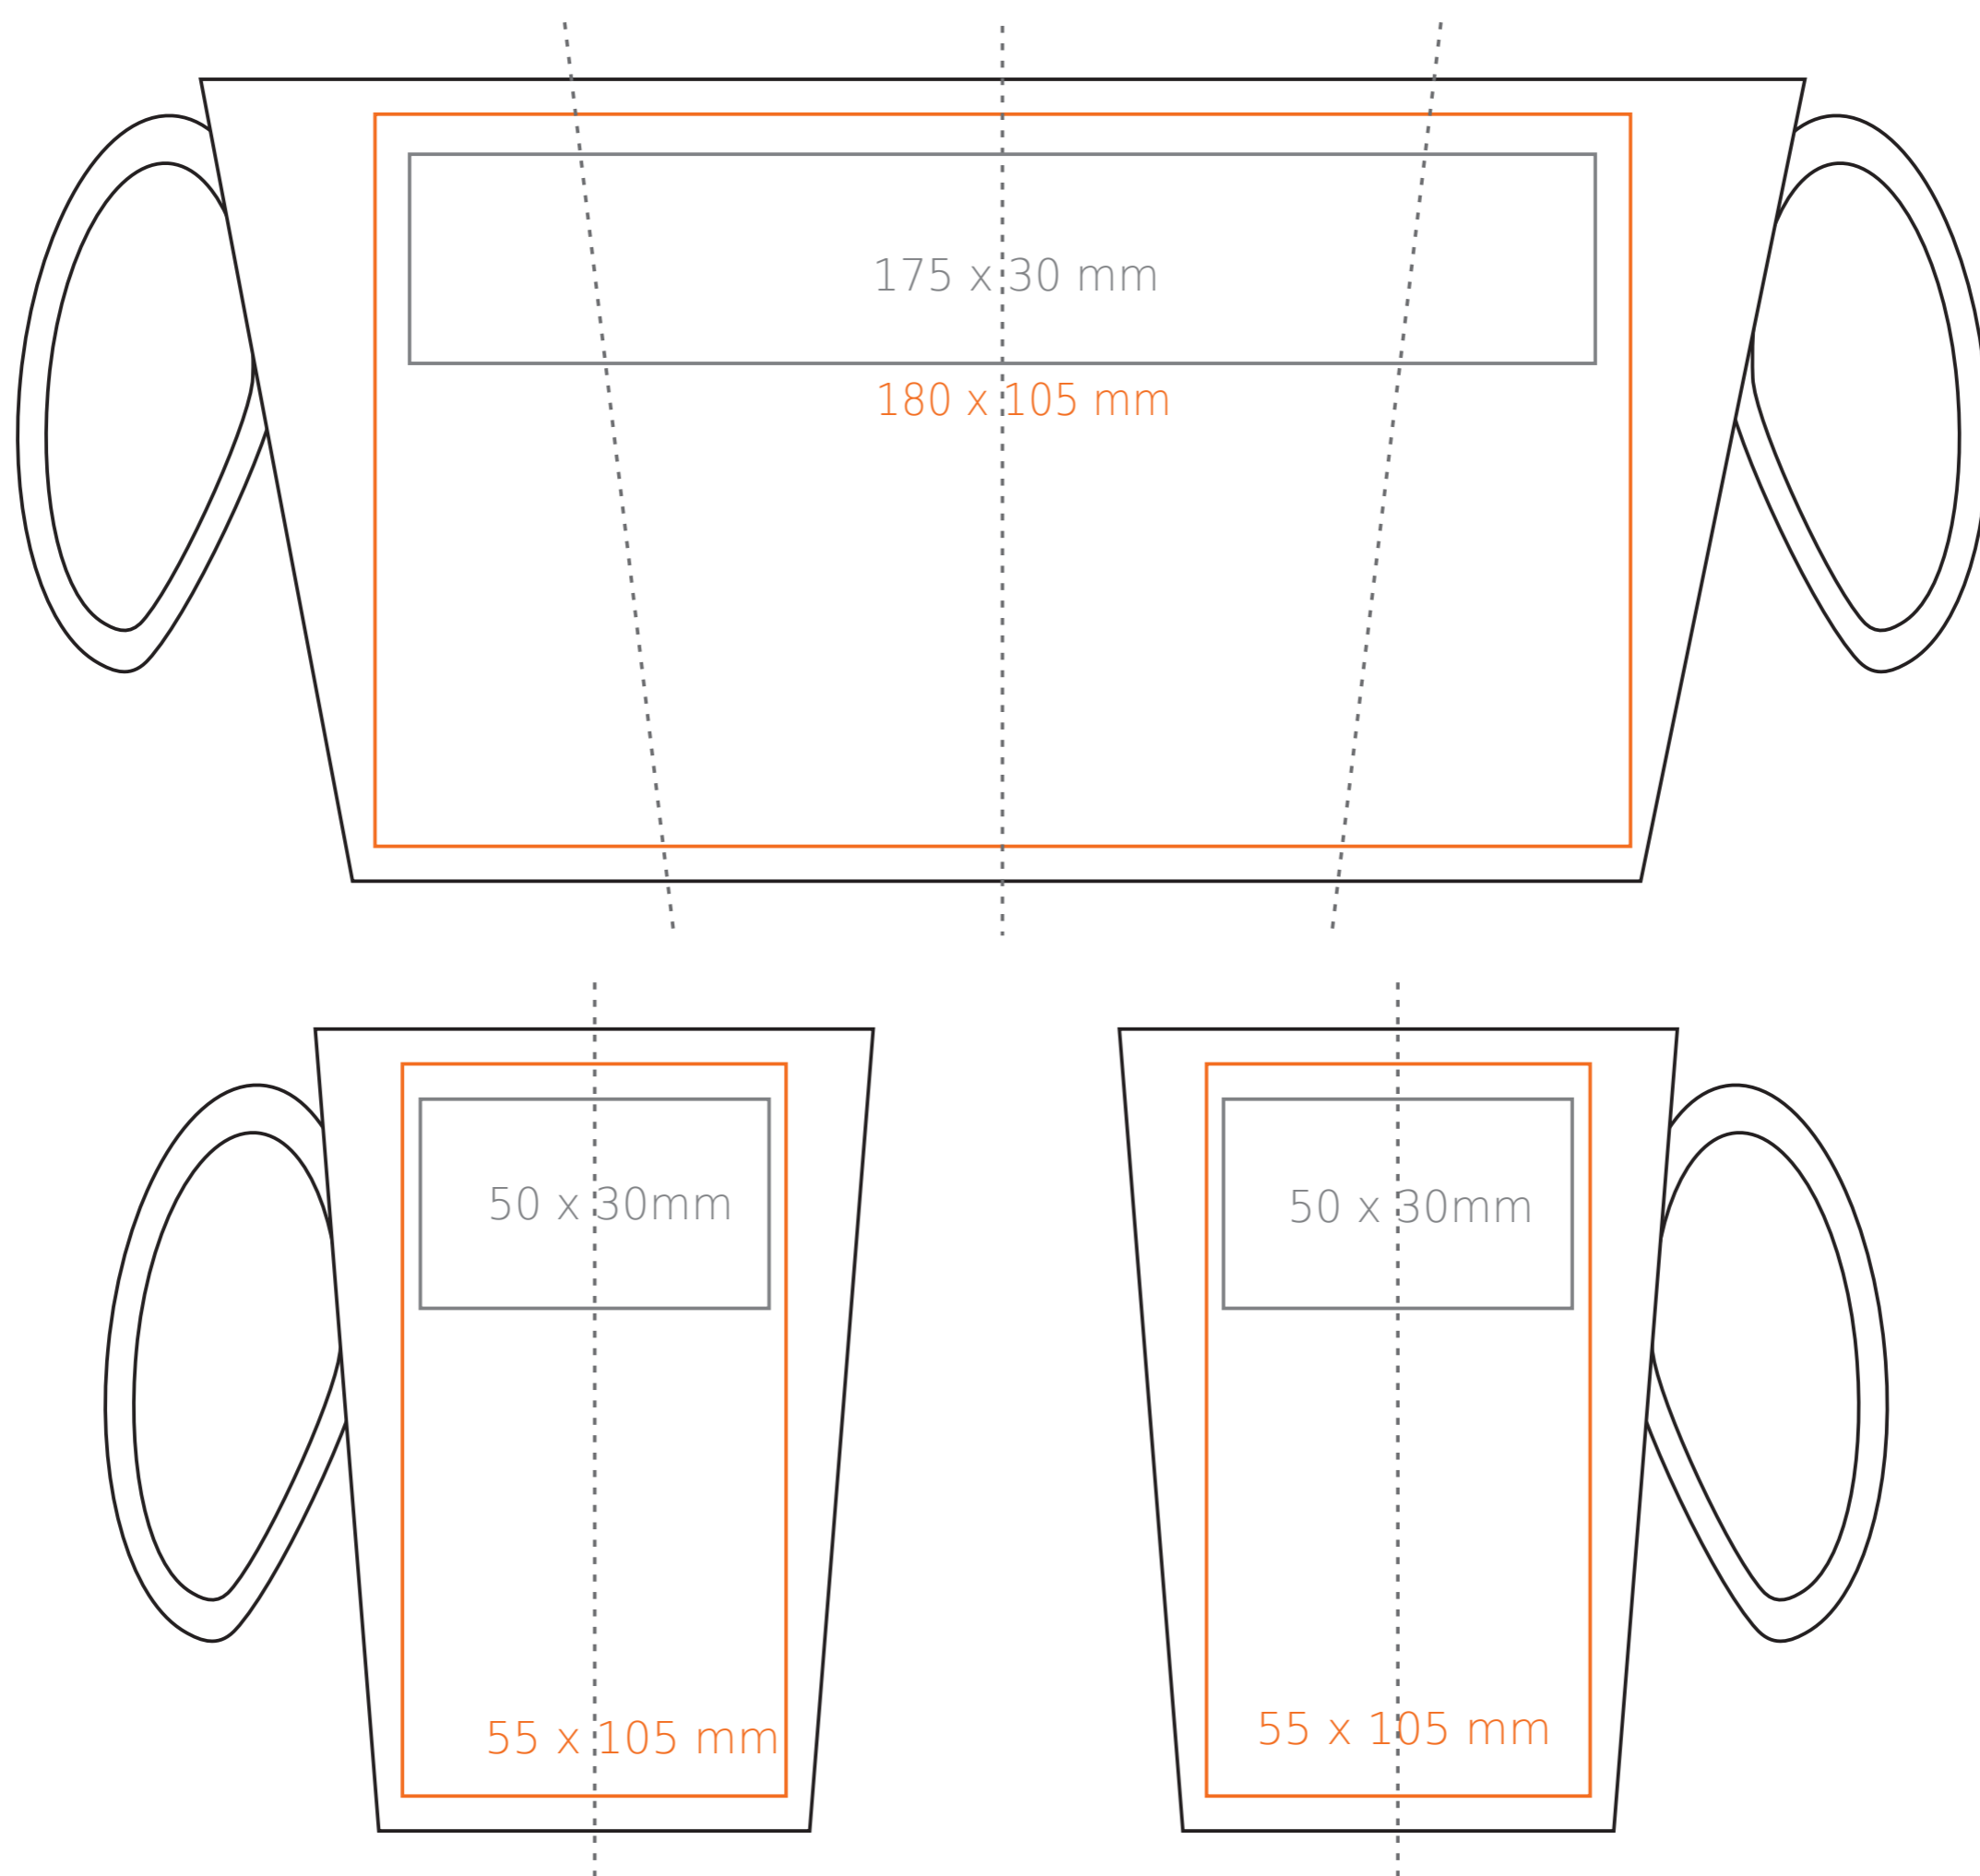

# M/456 Elaphant

300 ml / h: 115 mm / Ø 80 mm

- Imprint on the handle - 70 x 10 mm
- Imprint on the inside - 50 x 10 mm
- Imprint on the bottom outside - Ø 35 mm

\*In the case of projects for transfer print running outside of the standard print area, please contact our sales department.

[How to prepare print material](#)

meaning

- Transfer Print
- Sensitive Touch
- Direct Print