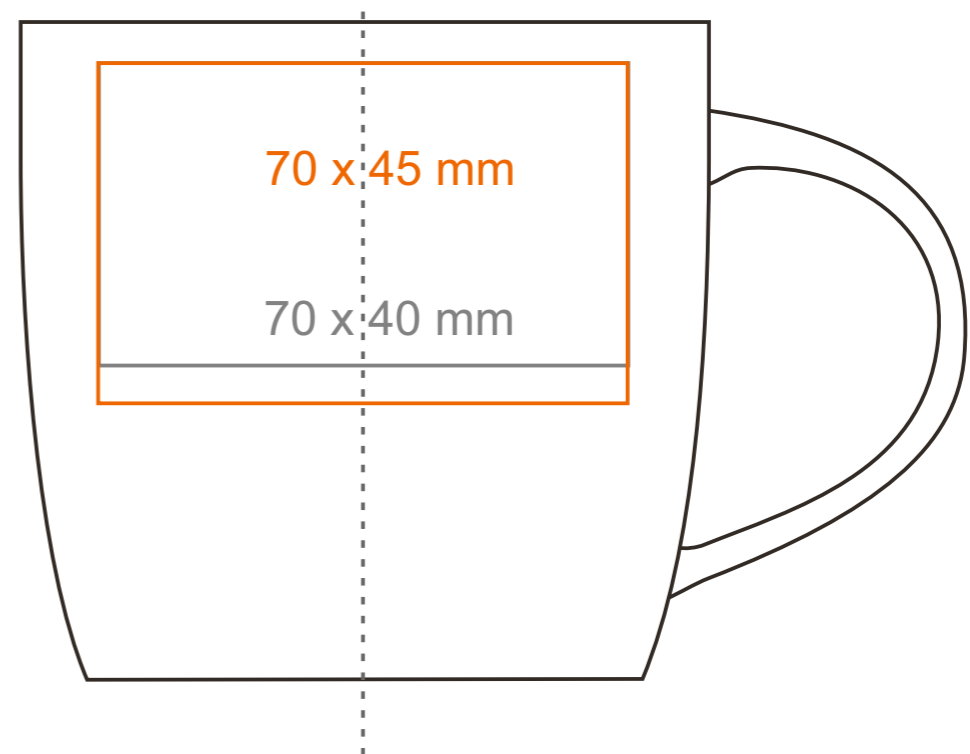

# M\_480 Handy EU

300 ml / h: 87 mm / Ø 91 mm

- Imprint on the handle - 50 x 10 mm
- Imprint on the inside - 50 x 20 mm
- Imprint on the bottom inside - Ø 40 mm
- Imprint on the bottom outside - Ø 45 mm