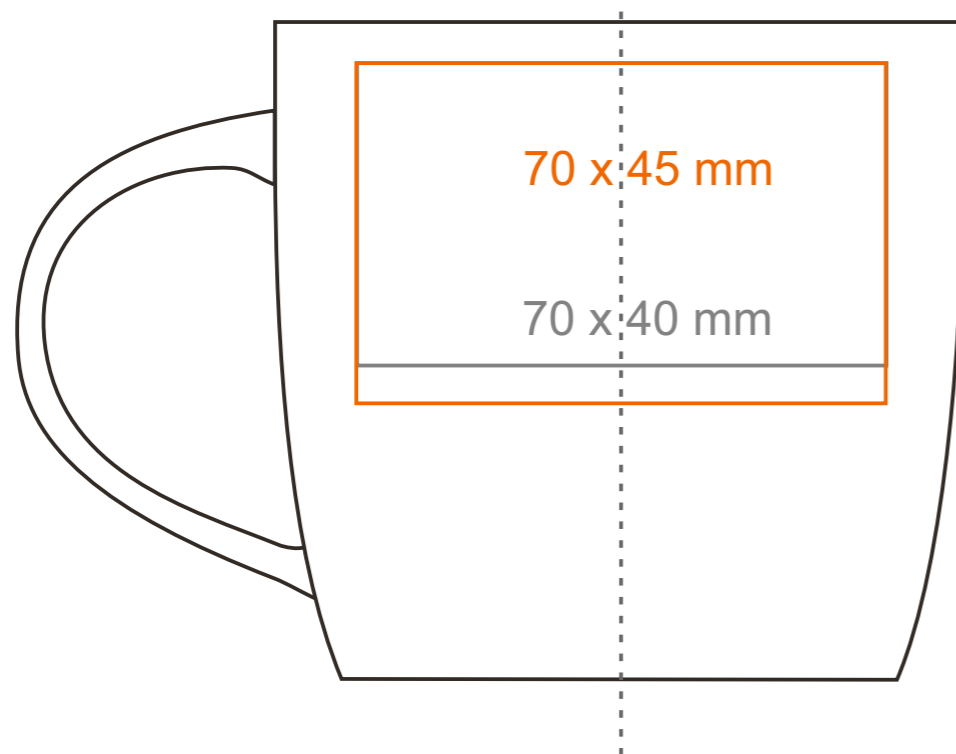

# M\_480 Handy EU

300 ml / h: 87 mm / Ø 91 mm

- Imprint on the handle - 50 x 10 mm
- Imprint on the inside - 50 x 20 mm
- Imprint on the bottom inside - Ø 40 mm
- Imprint on the bottom outside - Ø 45 mm