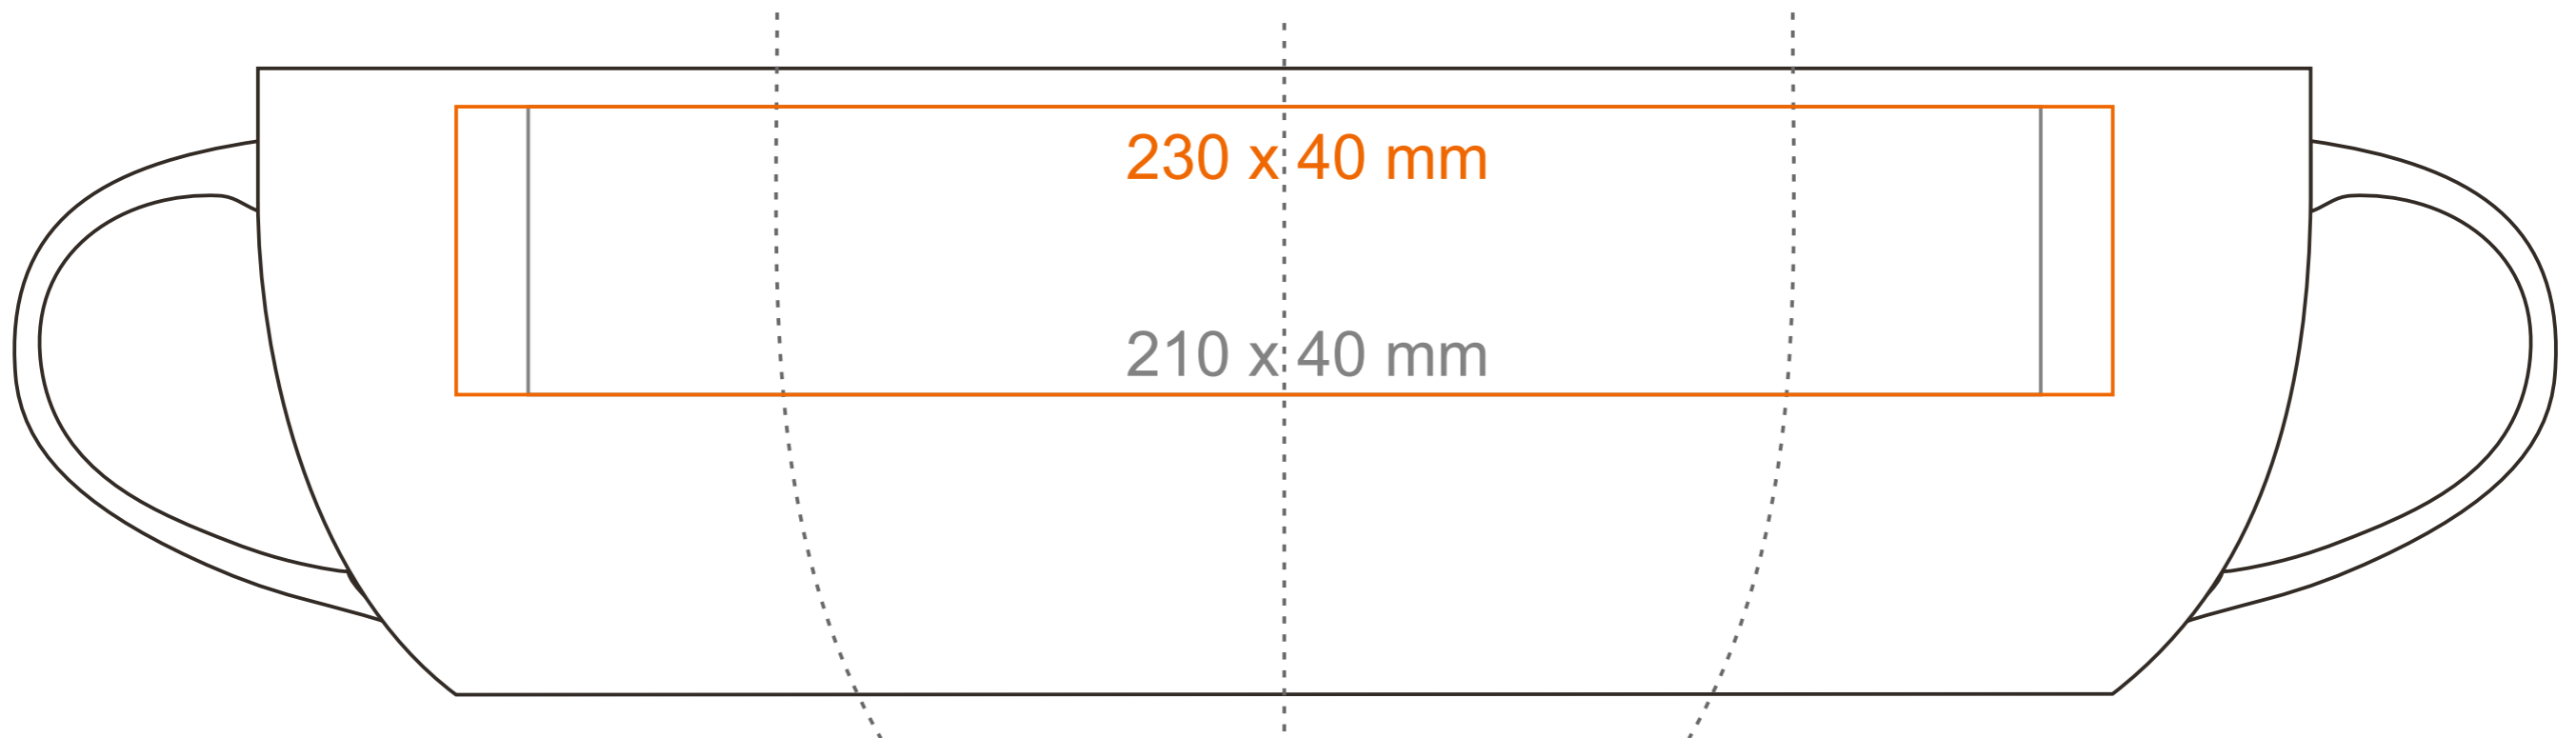

# M\_480 Handy EU

300 ml / h: 87 mm / Ø 91 mm

- Imprint on the handle - 50 x 10 mm
- Imprint on the inside - 50 x 20 mm
- Imprint on the bottom inside - Ø 40 mm
- Imprint on the bottom outside - Ø 45 mm