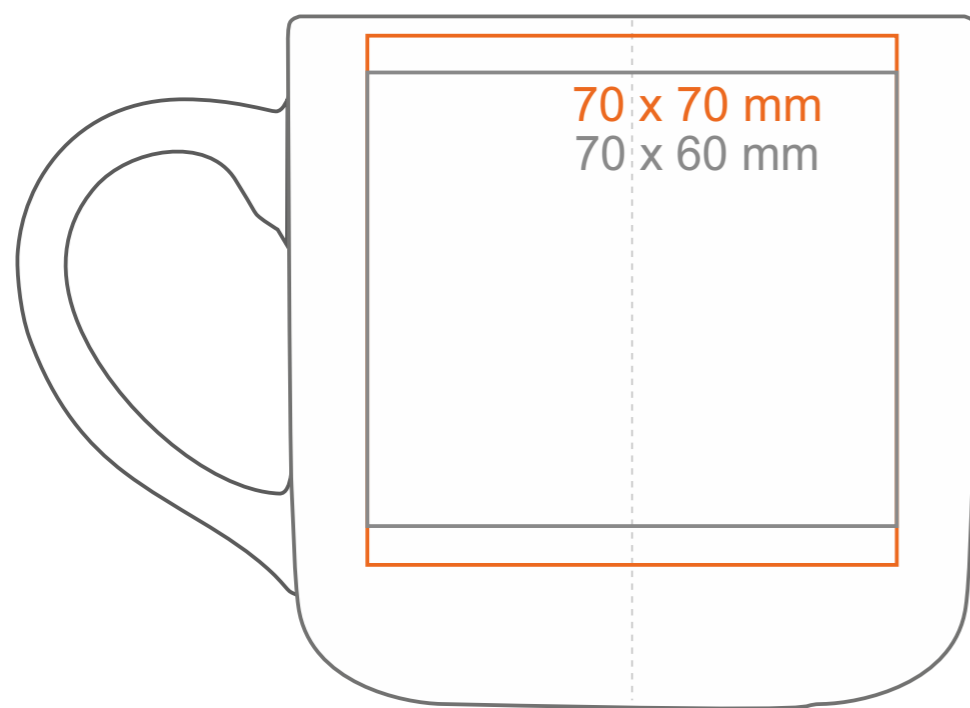

M_501 Diego Pure

350 ml / h: 91 mm / Ø 91 mm

- Imprint on the handle - 90 x 10 mm
- Imprint on the inside - 50 x 15 mm
- Imprint on the bottom inside - Ø 55 mm
- Imprint on the bottom outside - Ø 45 mm

*In the case of projects for transfer print running outside of the standard print area, please contact our sales department.

[How to prepare print material](#)

meaning

- Transfer Print
- Sensitive Touch
- Direct Print