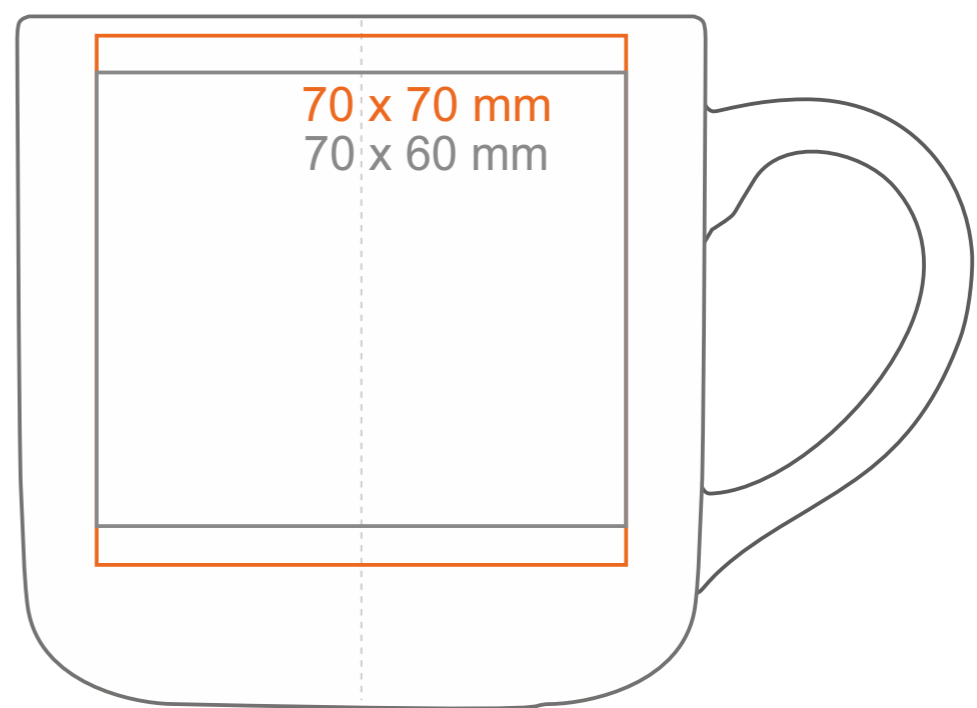

M_501 Diego Pure

350 ml / h: 91 mm / Ø 91 mm

- Imprint on the handle - 90 x 10 mm
- Imprint on the inside - 50 x 15 mm
- Imprint on the bottom inside - Ø 55 mm
- Imprint on the bottom outside - Ø 45 mm

*In the case of projects for transfer print running outside of the standard print area, please contact our sales department.