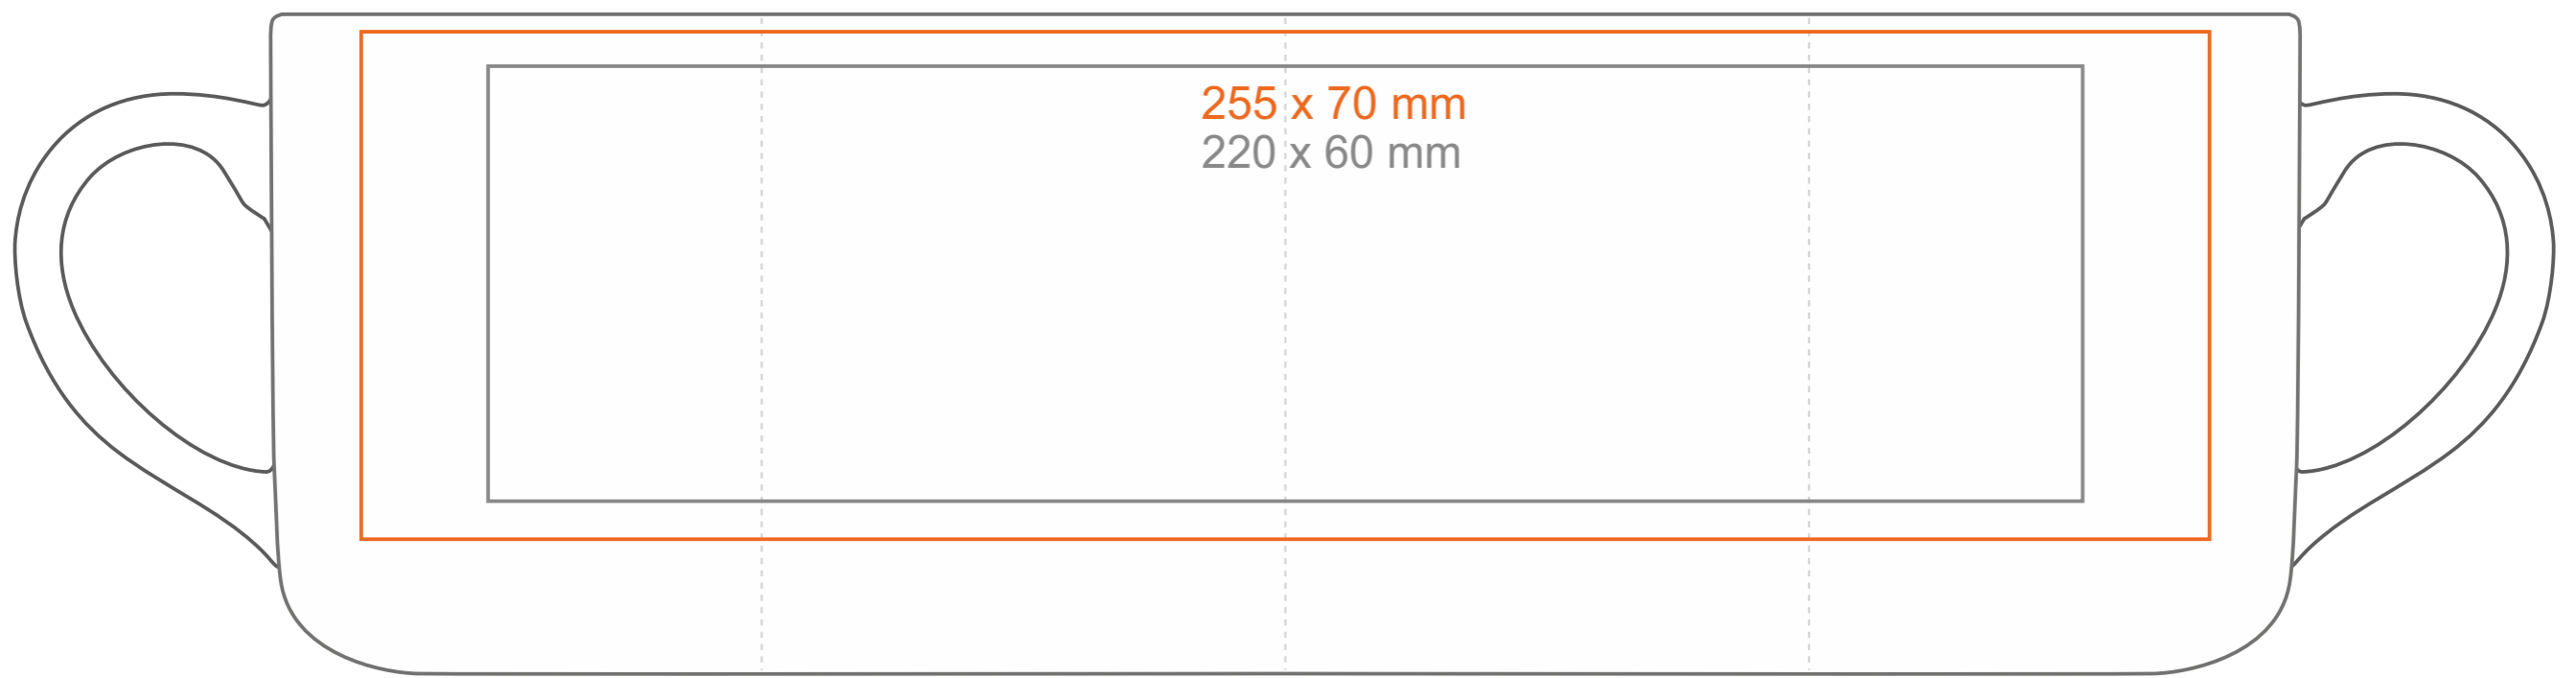

M_501 Diego Pure

350 ml / h: 91 mm / Ø 91 mm

- Imprint on the handle - 90 x 10 mm
- Imprint on the inside - 50 x 15 mm
- Imprint on the bottom inside - Ø 55 mm
- Imprint on the bottom outside - Ø 45 mm

*In the case of projects for transfer print running outside of the standard print area, please contact our sales department.

[How to prepare print material](#)

meaning

- Transfer Print
- Sensitive Touch
- Direct Print