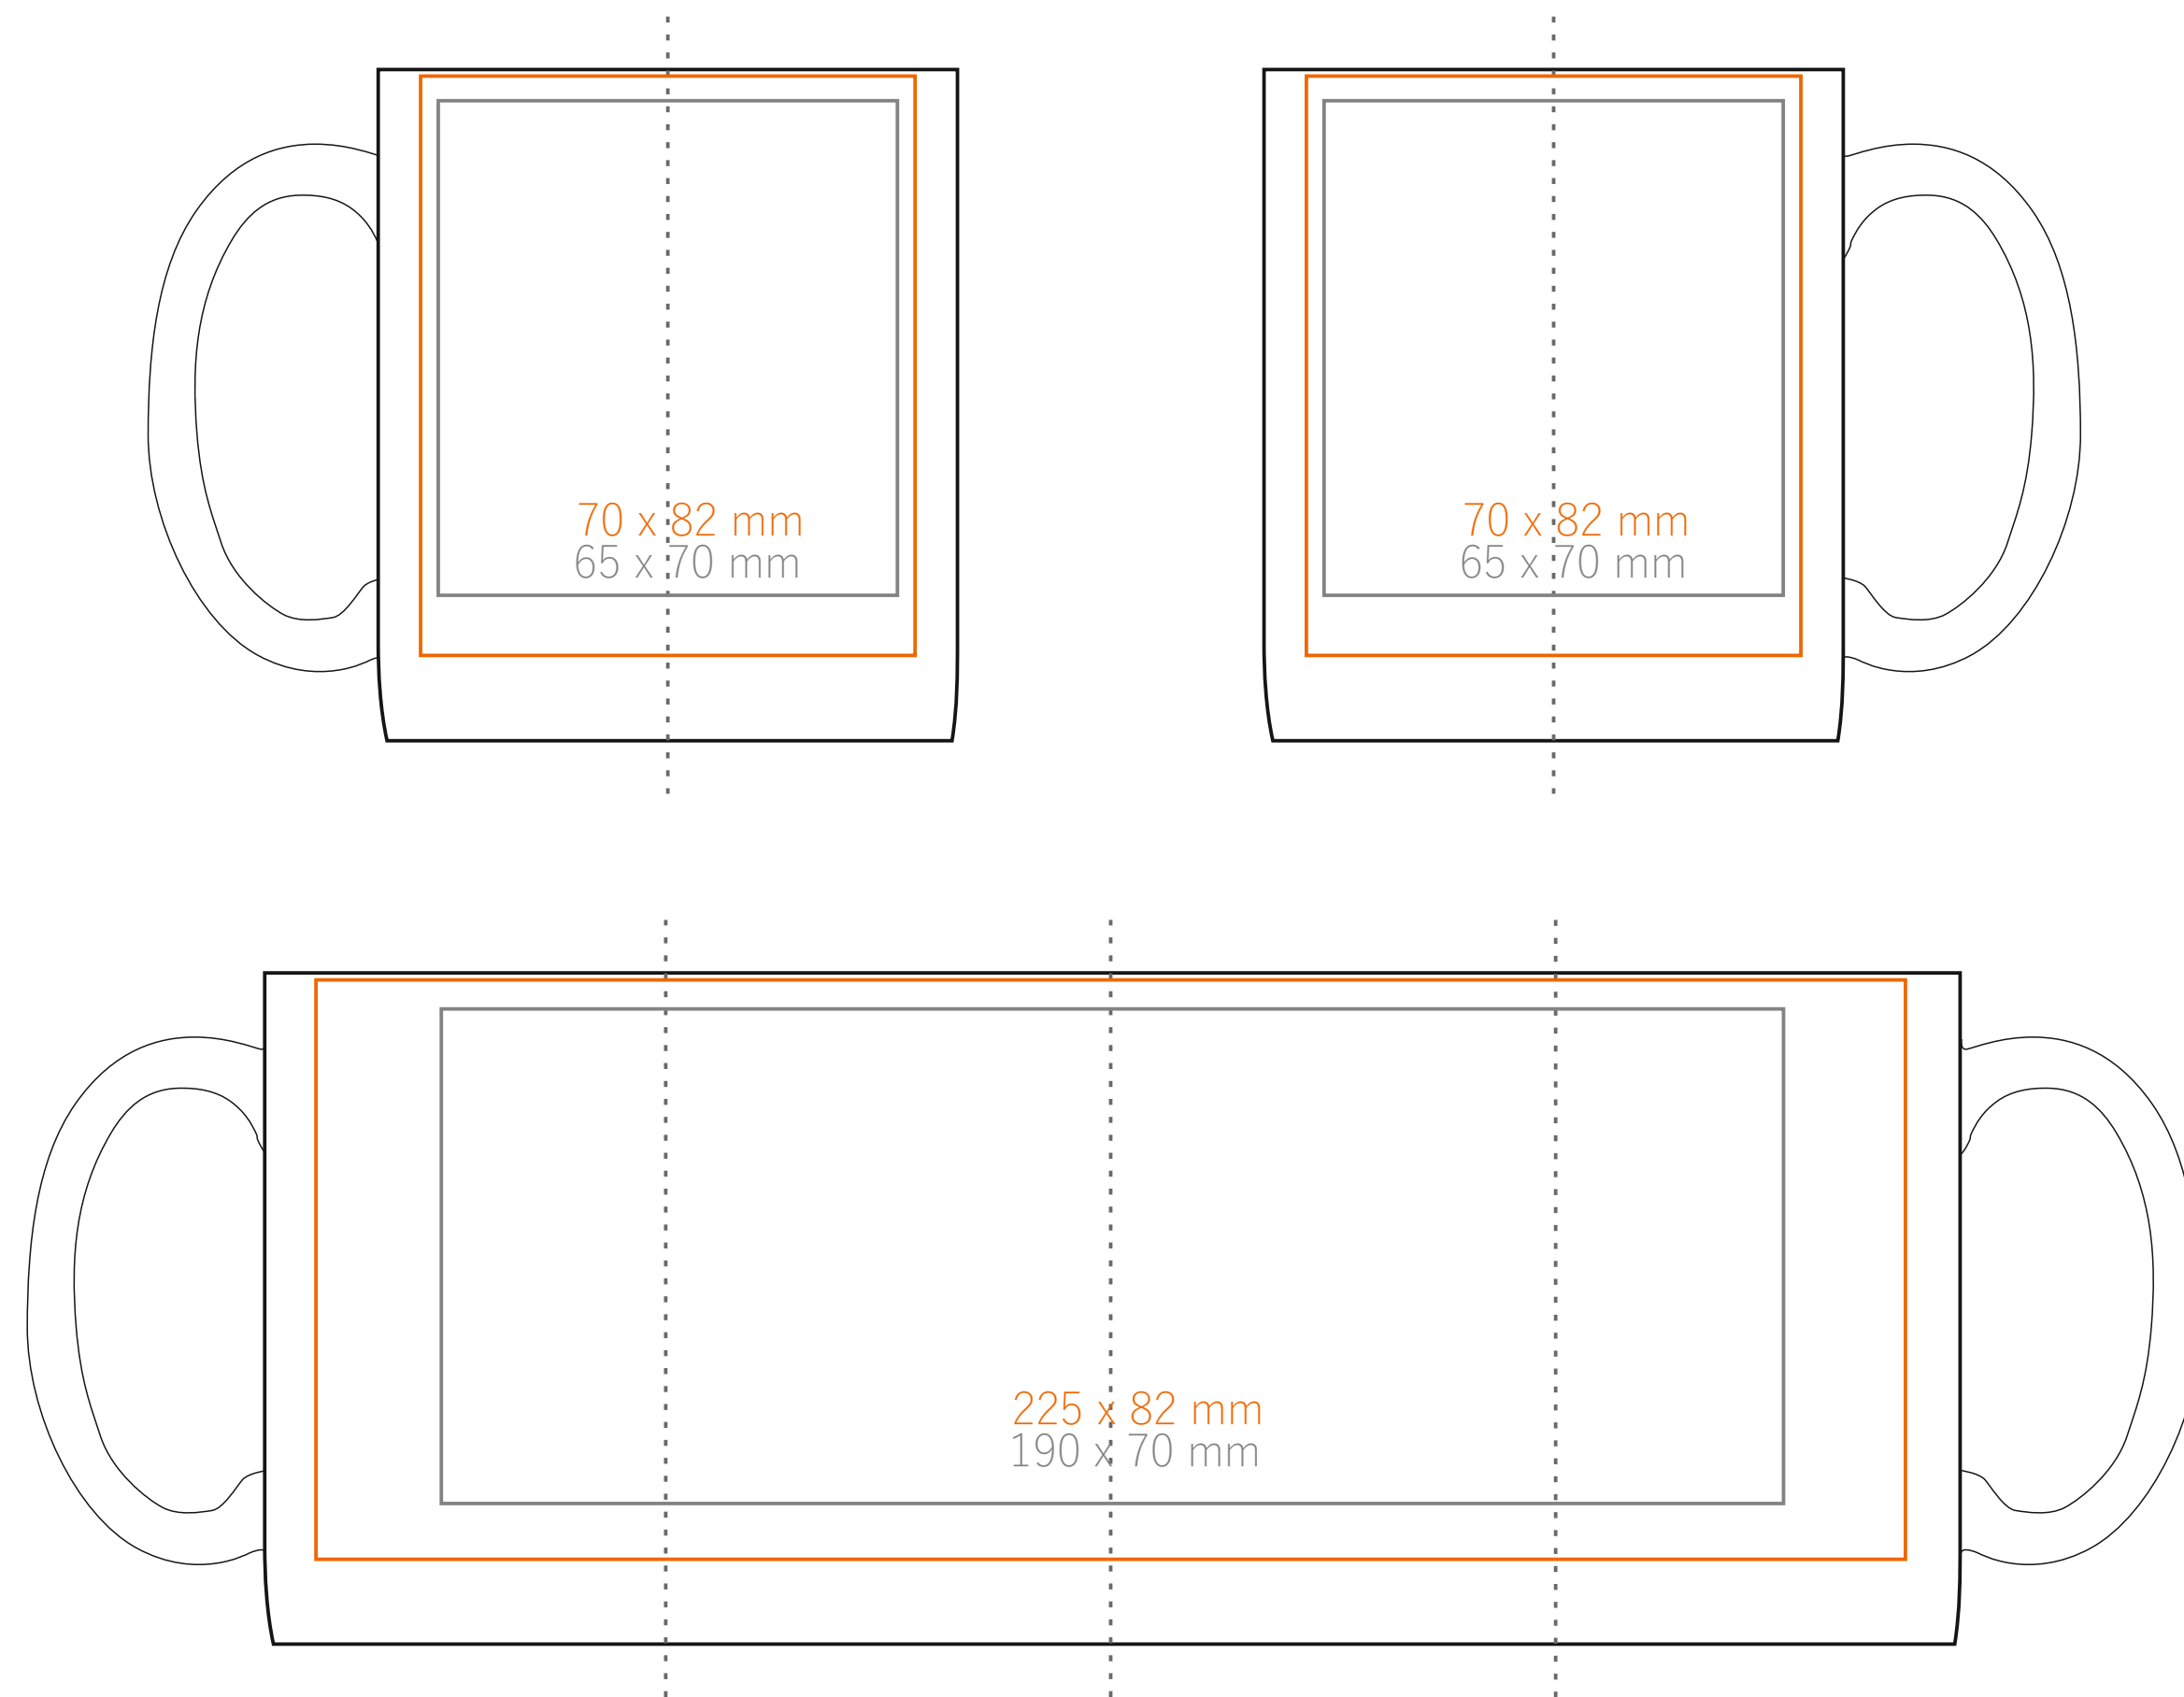

M537 Tomek EU

300 ml / h: 95 mm / Ø 82 mm

DRINKWARE
Porceline
collection

- Imprint on the handle 50 x 10 mm
- Imprint on the inside 40 x 20 mm
- Imprint on the bottom inside Ø 30 mm
- Imprint on the bottom outside Ø 45 mm

— Transfer Print
— Sensitive Touch
— Direct Print

*In the case of projects for transfer print running outside of the standard print area, please contact our sales department.