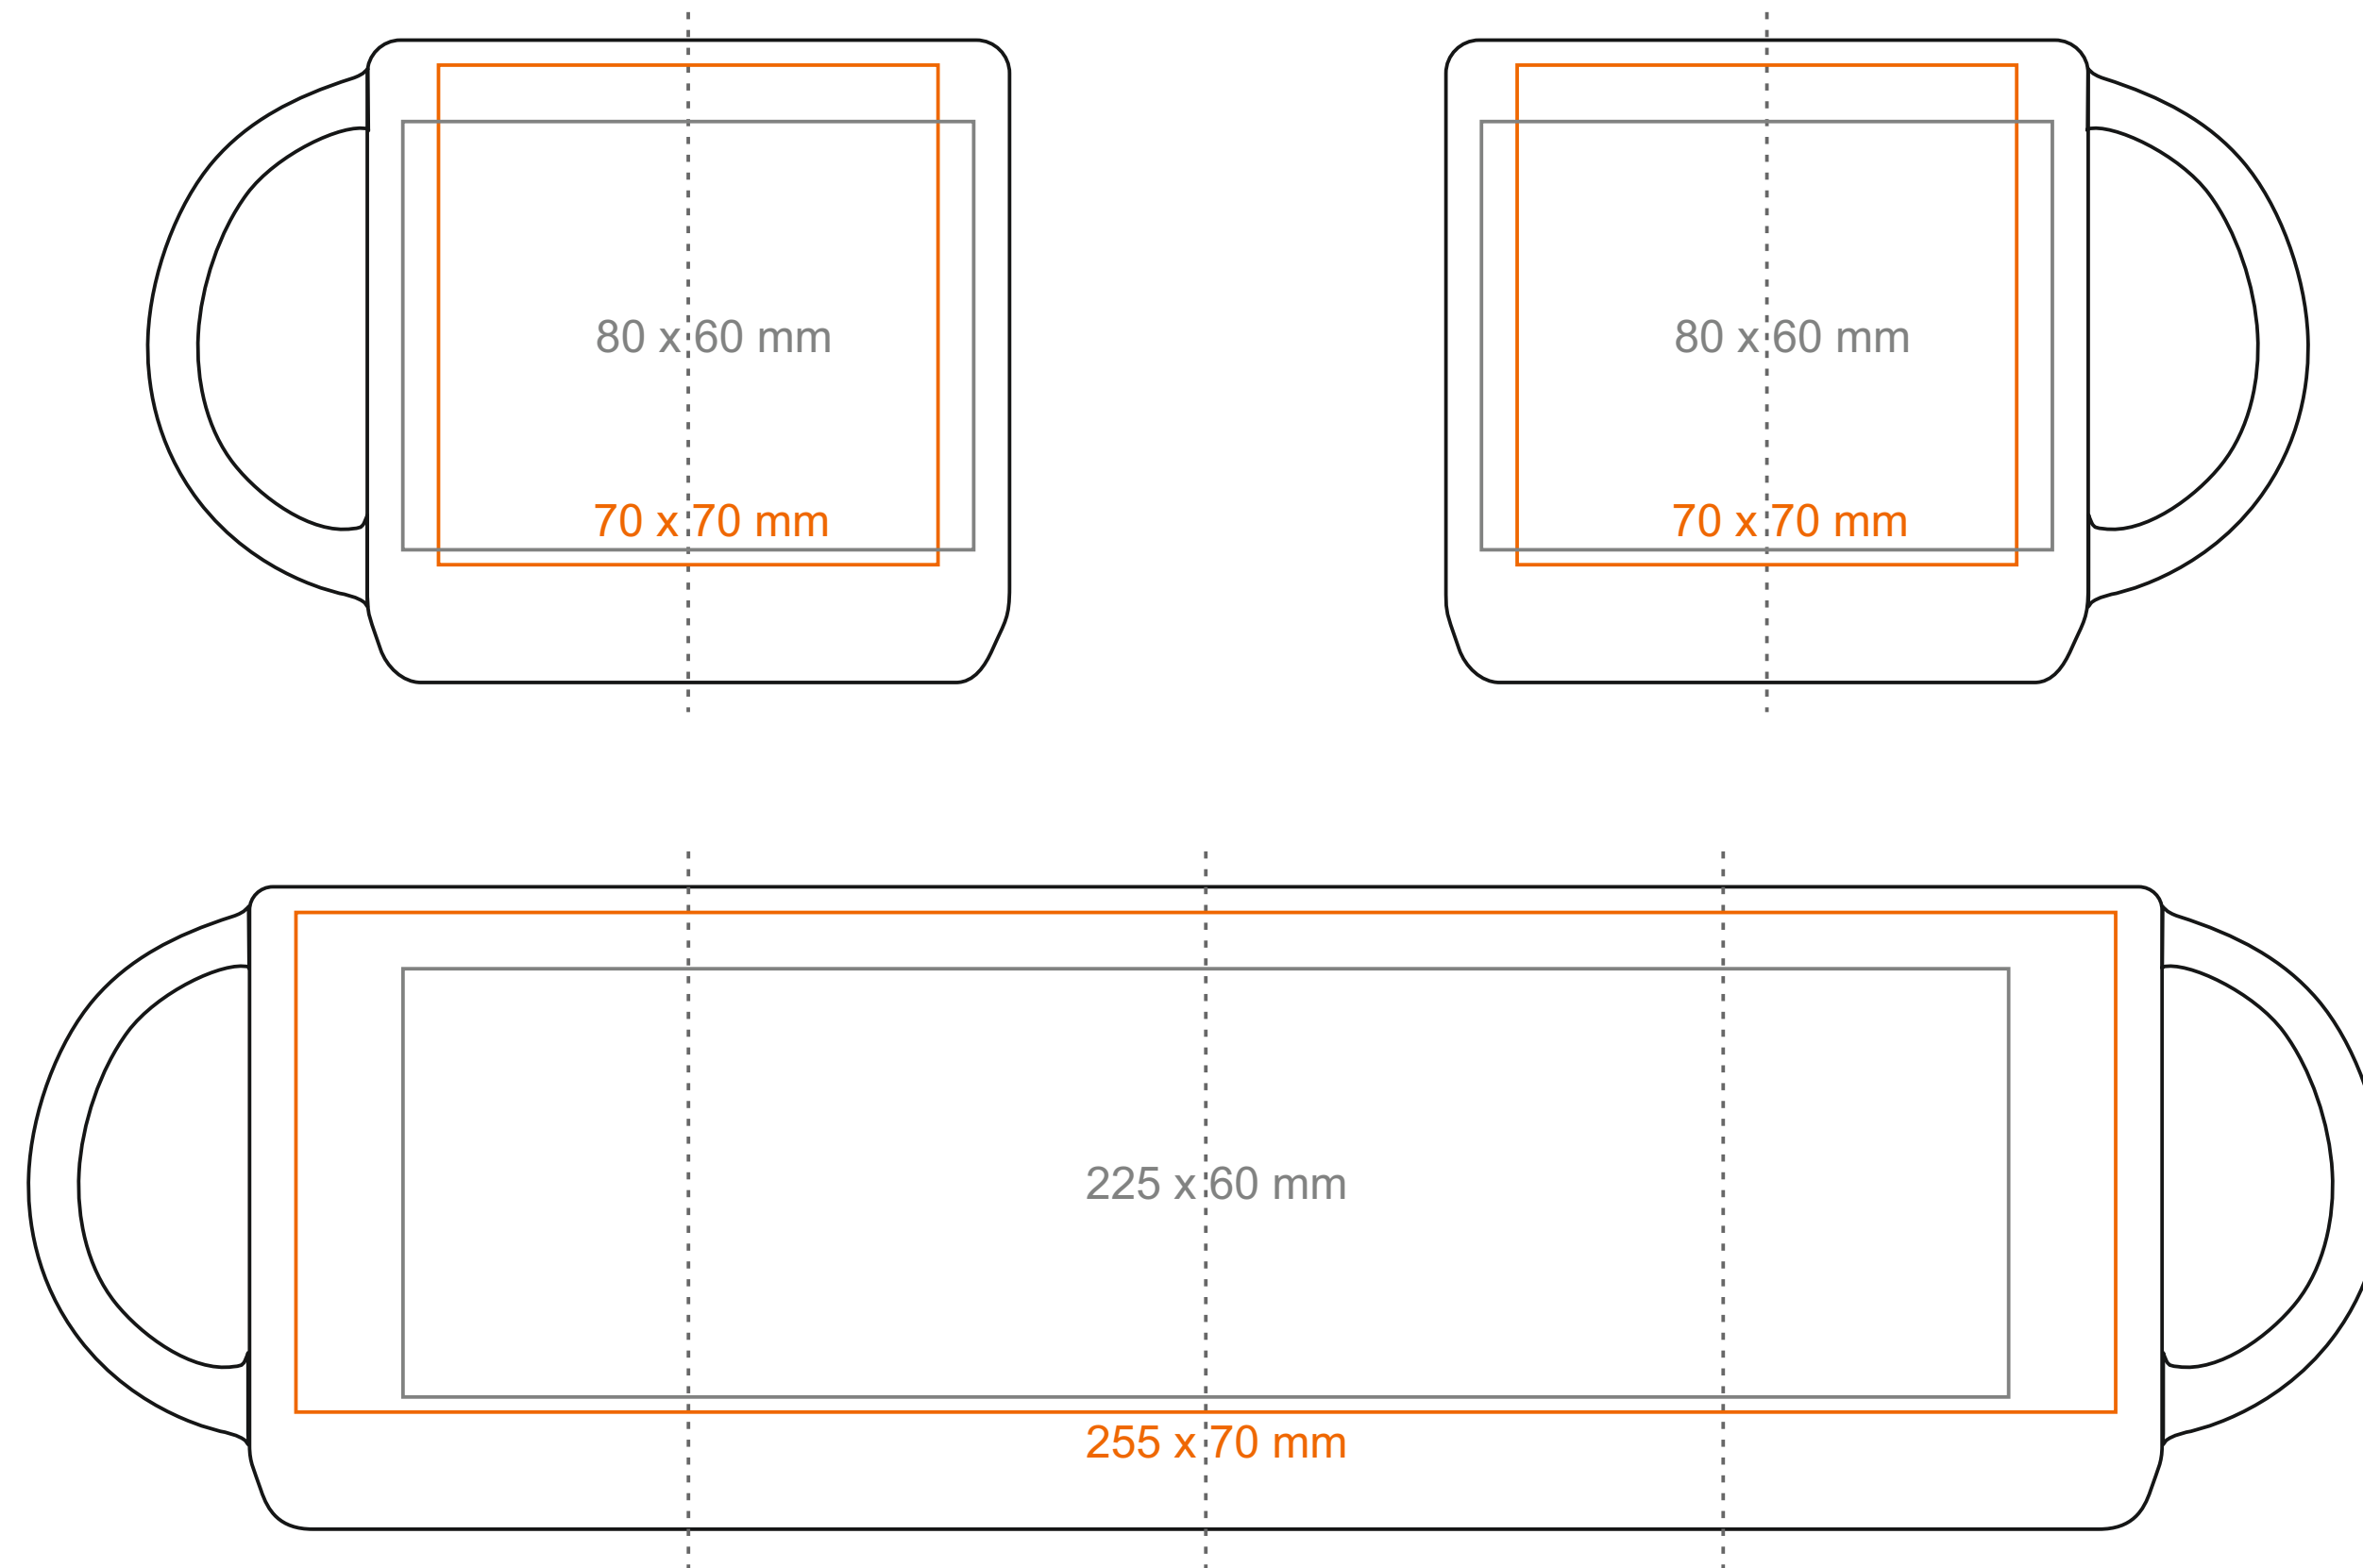

M539 Modern Supreme

390 ml / h: 90 mm / Ø 90 mm

DRINKWARE
Porceline
collection

| | |
|-------------------------------|------------|
| Imprint on the handle | 60 x 10 mm |
| Imprint on the inside | 50 x 15 mm |
| Imprint on the bottom inside | Ø 50 mm |
| Imprint on the bottom outside | Ø 50 mm |

*In the case of projects for transfer print running outside of the standard print area, please contact our sales department.

— Transfer Print
— Sensitive Touch
— Direct Print